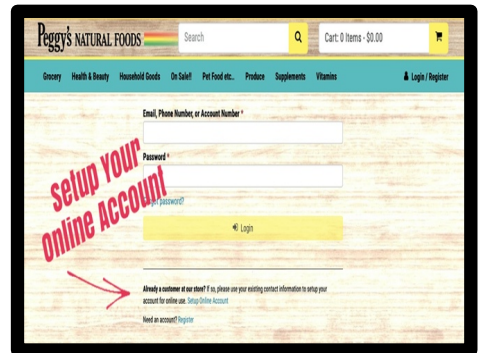

It's Super Easy to Link Your ONLINE Peggy's Account with your STORE Loyalty Account!!!

Go To: peggysnaturalfoods.com

From your Home Computer "Search & Order Products" on Peggy's website, then **SETUP Your ONLINE ACCOUNT** **RESET** Your Account USING your: **email address or text or home phone**