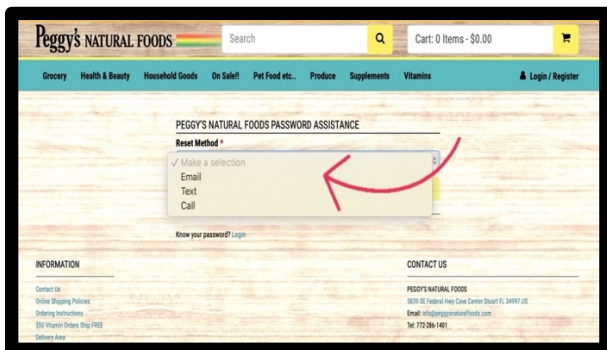

It's Super Easy to Link Your ONLINE Peggy's Account with your STORE Loyalty Account!!!

Go To: peggysnaturalfoods.com

From your Home Computer "Search & Order Products" on Peggy's website, then **SETUP Your ONLINE ACCOUNT** **RESET** Your Account USING your: **email address or text or home phone**