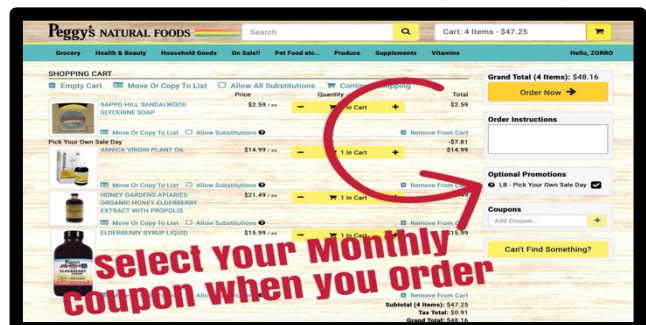

Make your Peggy's SHOPPING Experience Online EVEN BETTER!
Find Previous ordered Items & Select Your Monthly Coupon