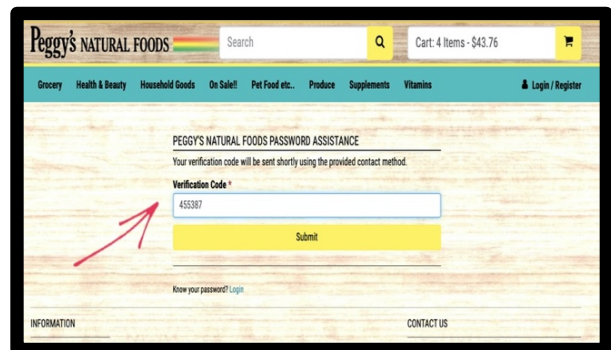

It's Super Easy to Link Your ONLINE Peggy's Account with your STORE Loyalty Account!!!

Go To: peggysnaturalfoods.com

From your Home Computer "Search & Order Products" on Peggy's website, then **SETUP Your ONLINE ACCOUNT** **RESET** Your Account USING your: **email address or text or home phone**