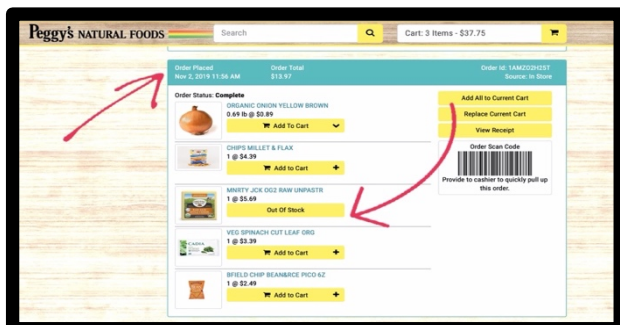

Make your Peggy's SHOPPING Experience Online EVEN BETTER!
Find Previous ordered Items & Select Your Monthly Coupon