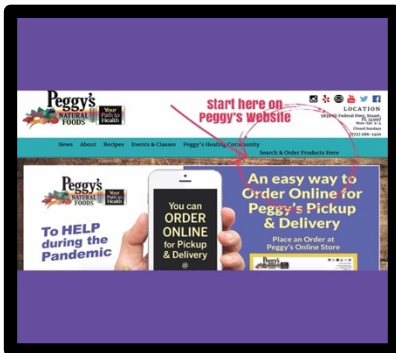

It's Super Easy to Link Your ONLINE Peggy's Account with your STORE Loyalty Account!!!

Go To: peggysnaturalfoods.com

From your Home Computer "Search & Order Products" on Peggy's website, then **SETUP Your ONLINE ACCOUNT** **RESET** Your Account USING your: **email address or text or home phone**