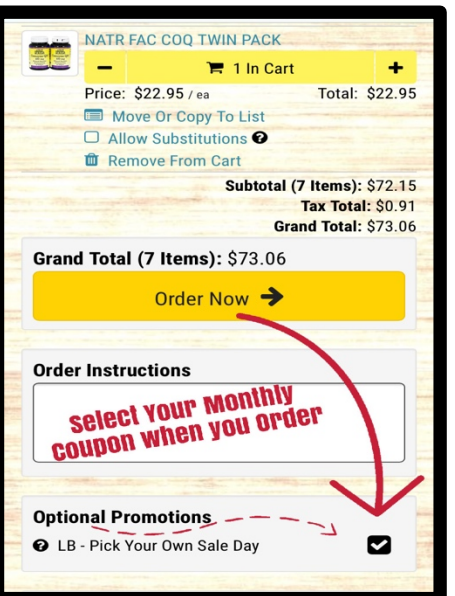

Make your Peggy's SHOPPING Experience Online EVEN BETTER!
Find Previous ordered Items easily & Select Monthly Coupon