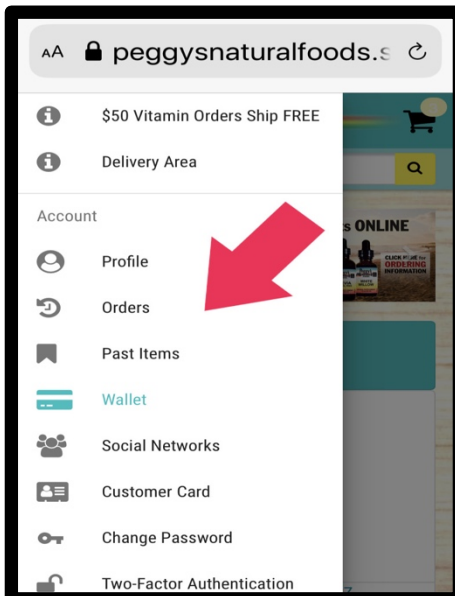

Make your Peggy's SHOPPING Experience Online EVEN BETTER!
Find Previous ordered Items easily & Select Monthly Coupon