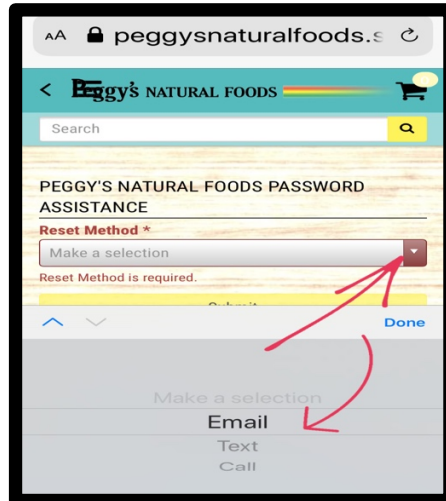

It's Super Easy to Link Your ONLINE Peggy's Account with your STORE Loyalty Account!!!

From your Mobile Device

Next time you Shop Online **LOGIN and REGISTER**
RESET Your Account USING your:
email address or text or home phone