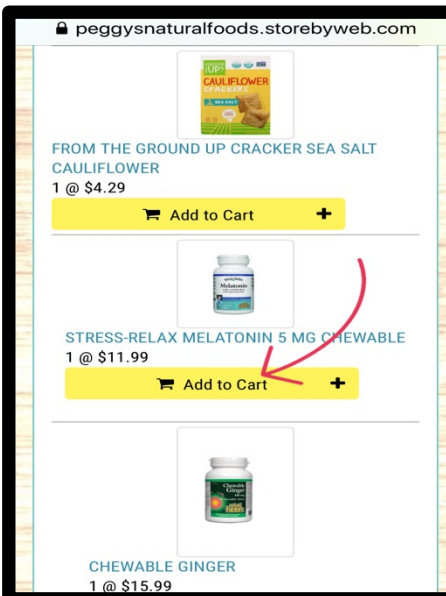

Make your Peggy's SHOPPING Experience Online EVEN BETTER!
Find Previous ordered Items easily & Select Monthly Coupon