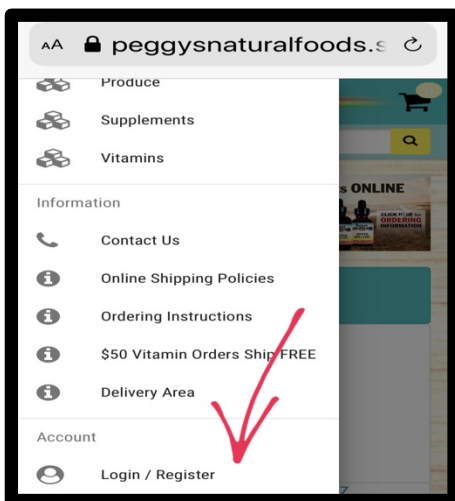

It's Super Easy to Link Your ONLINE Peggy's Account with your STORE Loyalty Account!!!

From your Mobile Device

Next time you Shop Online **LOGIN and REGISTER**
RESET Your Account USING your:
email address or text or home phone