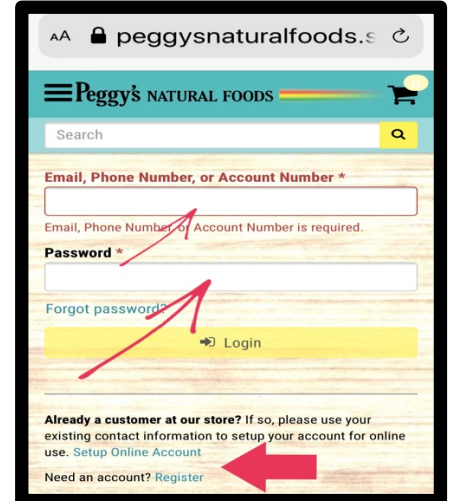

It's Super Easy to Link Your ONLINE Peggy's Account with your STORE Loyalty Account!!!

From your Mobile Device

Next time you Shop Online **LOGIN and REGISTER**
RESET Your Account USING your:
email address or text or home phone